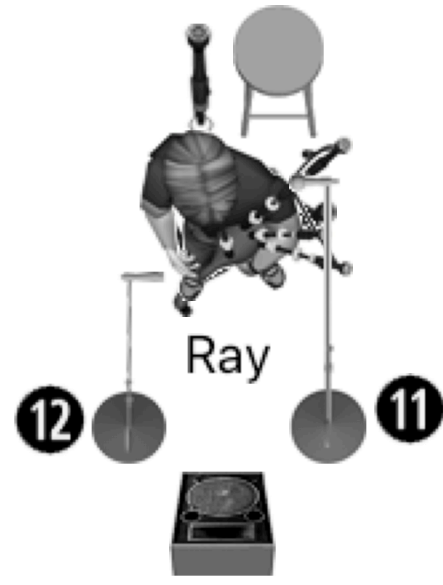

Slotar Stage Plan

slotarmusic@gmail.com

1. Kick	AKG C112
2. Snare	Shure SM57
3. Hi Tom	Shure SM57
4. Floor Tom	Shure SM57
5. Hi Hat	Shure SM81
6. Overhead L	AKG C1000
7. Overhead R	AKG C1000
8. D.I. for Drum module	
9. D.I. Acoustic guitar	
10. J.P. Vox	Beta57

11. Ray Whistle/Vox	Beta57
12. Uilleann Pipes	Beta57
All microphones are suggestive and can be substituted with similar	

--

--