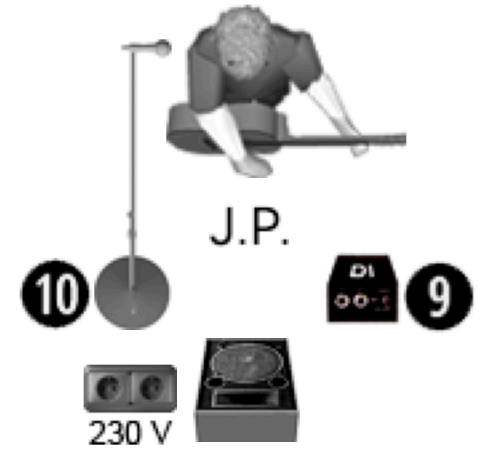

Slotar Stage Plan

slotarmusic@gmail.com

1. Kick	AKG C112
2. Snare	Shure SM57
3. Hi Tom	Shure SM57
4. Floor Tom	Shure SM57
5. Hi Hat	Shure SM81
6. Overhead L	AKG C1000
7. Overhead R	AKG C1000
8. D.I. for Drum module	
9. D.I. Acoustic guitar	
10. J.P. Vox	Beta57