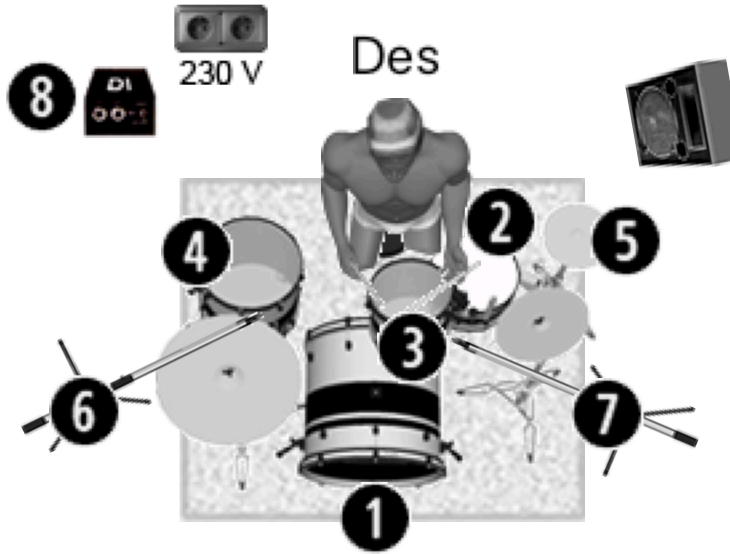

Slotar Stage Plan

slotarmusic@gmail.com

1. Kick	AKG C112
2. Snare	Shure SM57
3. Hi Tom	Shure SM57
4. Floor Tom	Shure SM57
5. Hi Hat	Shure SM81
6. Overhead L	AKG C1000
7. Overhead R	AKG C1000
8. D.I. for Drum module	
9. D.I. Acoustic guitar	
10. J.P. Vox	Beta57

11. Ray Whistle/Vox	Beta57
12. Uilleann Pipes	Beta57
All microphones are suggestive and can be substituted with similar	

--

--